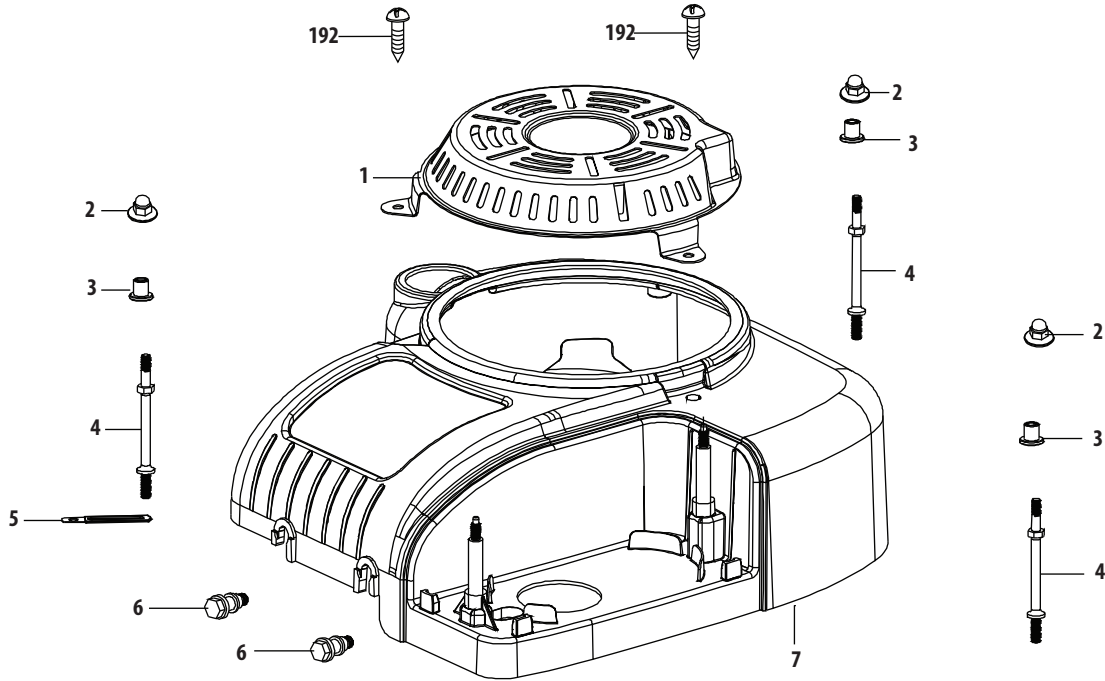

4P90JUB Engine Shroud

Ref.	Part Number	Description
1	951-12205	Debris Shield
2	712-04290	Nut
3	750-05320	Engine Shroud Spacer
4	951-14454	Starter / Shroud Stud M6x99
5	951-11622	Flexible Clamp
6	710-05305	Hook Bolt
7	751-14455	Air Shield
192	710-05303	Self-Tapping Bolt 5.5x25